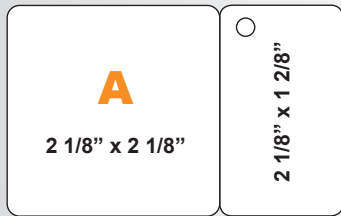

COMBO KEY TAGS

- **No Setup Fees**
- **30 Mil Thickness**

30 mil Plastic Loyalty Cards are perfect for loyalty and membership programs. Choose from 3 standard sizes containing a card and one or two snap off key tags. Optional upgrades include barcoding or numbering. 10 - 14 working days after proof approval. Inquire about additional sizes.

— **TOTAL SIZE** 2 1/8" x 3 3/8" —

— **TOTAL SIZE** 2 1/8" x 4 5/8" —

— **TOTAL SIZE** 2 1/8" x 5 3/8" —

PRICE PER UNIT	500(R)	1,000(R)	2,500(R)	5,000(R)	10,000(R)
A. 2 1/8" x 3 3/8" COMBO SQUARE CARD + KEY TAG (Once split, card measures 2 1/8" x 2 1/8" and key tag measures 2 1/8" x 1 2/8") KT0511					
Front: Four Color Back: Blank	\$0.89	\$0.48	\$0.39	\$0.30	\$0.24
Front: Four Color Back: Black Ink	\$1.07	\$0.58	\$0.47	\$0.36	\$0.29
Front: Four Color Back: Four Color	\$1.16	\$0.62	\$0.51	\$0.39	\$0.31
B. 2 1/8" x 4 5/8" COMBO CARD + KEY TAG (Once split, card measures 2 1/8" x 3 3/8" and key tag measures 2 1/8" x 1 2/8") KT0504					
Front: Four Color Back: Blank	\$1.06	\$0.57	\$0.47	\$0.35	\$0.29
Front: Four Color Back: Black Ink	\$1.27	\$0.68	\$0.56	\$0.42	\$0.35
Front: Four Color Back: Four Color	\$1.38	\$0.74	\$0.61	\$0.45	\$0.37
C. 2 1/8" x 5 3/8" COMBO CARD + 2 KEY TAGS (Once split, card measures 2 1/8" x 3 3/8" and key tags measure 2 1/8" x 1") KT0508					
Front: Four Color Back: Blank	\$1.06	\$0.57	\$0.47	\$0.35	\$0.29
Front: Four Color Back: Black Ink	\$1.27	\$0.68	\$0.56	\$0.42	\$0.35
Front: Four Color Back: Four Color	\$1.38	\$0.74	\$0.61	\$0.45	\$0.37
ADD* Barcoding or Numbering (One Side)	\$0.29	\$0.18	\$0.13	\$0.10	\$0.07