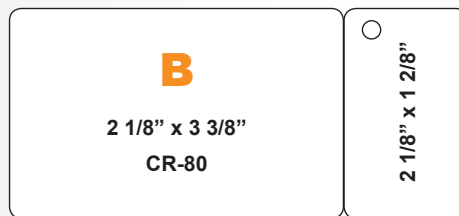

COMBO KEY TAGS

- **No Setup Fees**
- **30 Mil Thickness**

30 mil Plastic Loyalty Cards are perfect for loyalty and membership programs. Choose from 3 standard sizes containing a card and one or two snap off key tags. Optional upgrades include barcoding or numbering. 10 - 14 working days after proof approval. Inquire about additional sizes.

— **TOTAL SIZE** 2 1/8" x 3 3/8" —

— **TOTAL SIZE** 2 1/8" x 4 5/8" —

— **TOTAL SIZE** 2 1/8" x 5 3/8" —

PRICE PER UNIT	500(R)	1,000(R)	2,500(R)	5,000(R)	10,000(R)
A. 2 1/8" x 3 3/8" COMBO SQUARE CARD + KEY TAG (Once split, card measures 2 1/8" x 2 1/8" and key tag measures 2 1/8" x 1 2/8") KT0511					
Front: Four Color Back: Blank	\$0.89	\$0.48	\$0.39	\$0.30	\$0.24
Front: Four Color Back: Black Ink	\$1.07	\$0.58	\$0.47	\$0.36	\$0.29
Front: Four Color Back: Four Color	\$1.16	\$0.62	\$0.51	\$0.39	\$0.31
B. 2 1/8" x 4 5/8" COMBO CARD + KEY TAG (Once split, card measures 2 1/8" x 3 3/8" and key tag measures 2 1/8" x 1 2/8") KT0504					
Front: Four Color Back: Blank	\$1.06	\$0.57	\$0.47	\$0.35	\$0.29
Front: Four Color Back: Black Ink	\$1.27	\$0.68	\$0.56	\$0.42	\$0.35
Front: Four Color Back: Four Color	\$1.38	\$0.74	\$0.61	\$0.45	\$0.37
C. 2 1/8" x 5 3/8" COMBO CARD + 2 KEY TAGS (Once split, card measures 2 1/8" x 3 3/8" and key tags measure 2 1/8" x 1") KT0508					
Front: Four Color Back: Blank	\$1.06	\$0.57	\$0.47	\$0.35	\$0.29
Front: Four Color Back: Black Ink	\$1.27	\$0.68	\$0.56	\$0.42	\$0.35
Front: Four Color Back: Four Color	\$1.38	\$0.74	\$0.61	\$0.45	\$0.37
ADD* Barcoding or Numbering (One Side)	\$0.29	\$0.18	\$0.13	\$0.10	\$0.07