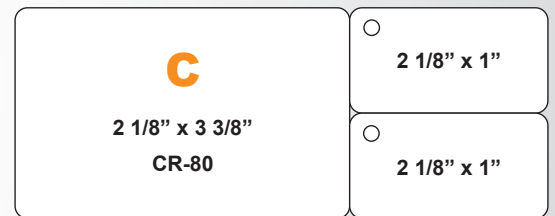

COMBO KEY TAGS

- **No Setup Fees**
- **30 Mil Thickness**

30 mil Plastic Loyalty Cards are perfect for loyalty and membership programs. Choose from 3 standard sizes containing a card and one or two snap off key tags. Optional upgrades include barcoding or numbering. 10 - 14 working days after proof approval. Inquire about additional sizes.

— **TOTAL SIZE** 2 1/8" x 3 3/8" —

— **TOTAL SIZE** 2 1/8" x 4 5/8" —

— **TOTAL SIZE** 2 1/8" x 5 3/8" —

PRICE PER UNIT	500(R)	1,000(R)	2,500(R)	5,000(R)	10,000(R)
A. 2 1/8" x 3 3/8" COMBO SQUARE CARD + KEY TAG (Once split, card measures 2 1/8" x 2 1/8" and key tag measures 2 1/8" x 1 2/8") KT0511					
Front: Four Color Back: Blank	\$0.89	\$0.48	\$0.39	\$0.30	\$0.24
Front: Four Color Back: Black Ink	\$1.07	\$0.58	\$0.47	\$0.36	\$0.29
Front: Four Color Back: Four Color	\$1.16	\$0.62	\$0.51	\$0.39	\$0.31
B. 2 1/8" x 4 5/8" COMBO CARD + KEY TAG (Once split, card measures 2 1/8" x 3 3/8" and key tag measures 2 1/8" x 1 2/8") KT0504					
Front: Four Color Back: Blank	\$1.06	\$0.57	\$0.47	\$0.35	\$0.29
Front: Four Color Back: Black Ink	\$1.27	\$0.68	\$0.56	\$0.42	\$0.35
Front: Four Color Back: Four Color	\$1.38	\$0.74	\$0.61	\$0.45	\$0.37
C. 2 1/8" x 5 3/8" COMBO CARD + 2 KEY TAGS (Once split, card measures 2 1/8" x 3 3/8" and key tags measure 2 1/8" x 1") KT0508					
Front: Four Color Back: Blank	\$1.06	\$0.57	\$0.47	\$0.35	\$0.29
Front: Four Color Back: Black Ink	\$1.27	\$0.68	\$0.56	\$0.42	\$0.35
Front: Four Color Back: Four Color	\$1.38	\$0.74	\$0.61	\$0.45	\$0.37
ADD* Barcoding or Numbering (One Side)	\$0.29	\$0.18	\$0.13	\$0.10	\$0.07