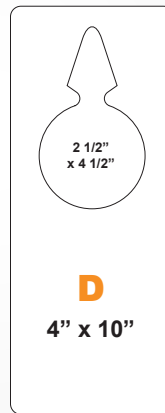

DOOR HANGERS

- **No Setup Fees**
- **24 Mil Thickness**
- **Several Shapes**

Plastic Door Hangers are available in a variety of shapes and sizes with assorted inner cutouts. Standard thickness is 24 mil. 10 - 14 working days after proof approval. Inquire about PMS match, additional shapes, sizes, plastic thickness, and plastic color.

PRICE PER UNIT	250(R)	500(R)	1,000(R)	2,500(R)	5,000(R)	10,000(R)
A. 3 1/8" x 8" with 1 1/4" x 1 3/4" key hole DH0621						
B. 3 1/8" x 8" with 1 1/4" round hole DH0622						
C. 3 1/8" x 8" with 2 1/4" x 3 1/3" key hole DH0623						
Front: Four Color Back: Blank	\$1.83	\$1.53	\$1.25	\$1.01	\$0.76	\$0.60
Front: Four Color Back: Black Ink	\$2.20	\$1.84	\$1.50	\$1.21	\$0.91	\$0.72
Front: Four Color Back: Four Color	\$2.38	\$1.99	\$1.63	\$1.31	\$0.99	\$0.78
D. 4" x 10" with 2 1/2" x 4 1/2" key hole DH0626						
E. 4" x 9 1/4" with 2 1/8" round hole DH0624						
F. 3 7/8" x 8" with 2 1/8" round hole DH0625						
Front: Four Color Back: Blank	\$2.30	\$1.88	\$1.51	\$1.13	\$0.89	\$0.86
Front: Four Color Back: Black Ink	\$2.76	\$2.26	\$1.81	\$1.36	\$1.07	\$1.04
Front: Four Color Back: Four Color	\$2.99	\$2.44	\$1.96	\$1.47	\$1.15	\$1.12