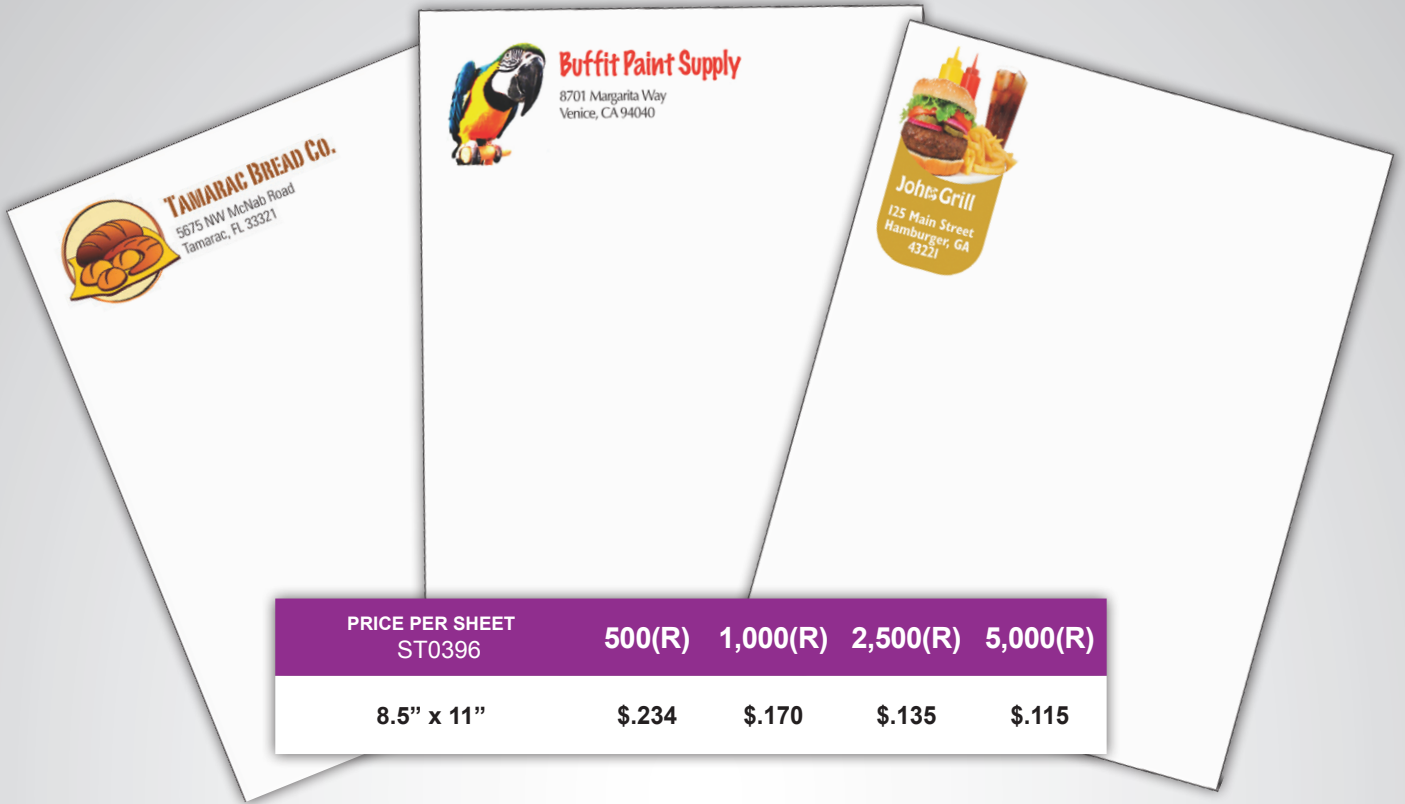

# LETTERHEADS & ENVELOPES

PRICE PER SHEET ST0396	500(R)	1,000(R)	2,500(R)	5,000(R)
8.5" x 11"	\$ .234	\$ .170	\$ .135	\$ .115

- **No Setup Fees**
- **Full Color Printing**
- **Ink jet & Laser Safe**

Letterhead is printed on 8.5" x 11" high quality 70# opaque text paper with full color on one side. #10 envelopes are printed on 24# white wove and available with or without a window. No bleeds or ink coverage greater than 20%. 1/8" margin required on all 4 sides. Both laser and ink jet compatible. Printed in 5 working days.